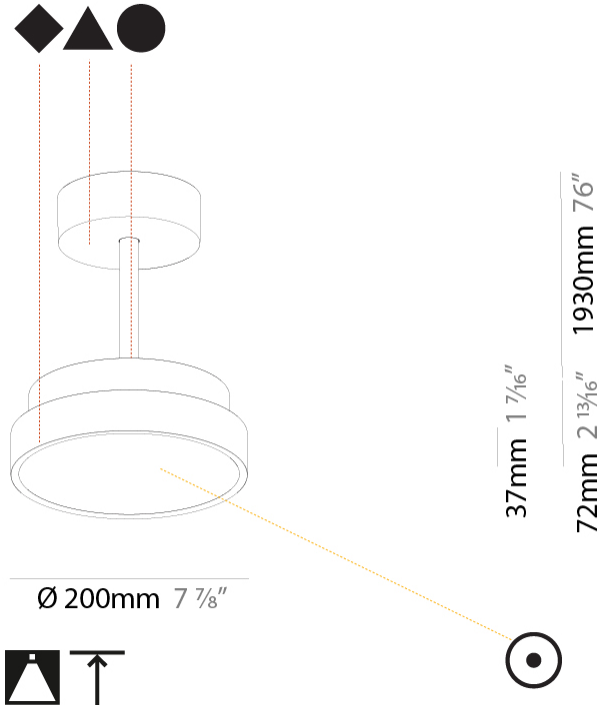

GENERAL

Series: Sign Diva Tube
Subseries: Sign Diva Tube
Brand: Prolicht
Division: Architectural
Mounting Type: Suspension
Mounting Location: Ceiling
Subcategory: Pendant

PHYSICAL

Shape: Round
Diameter (mm): 200
Diameter (in): 7 7/8
Height (mm): 72
Height (in): 2 13/16
Max. Overall Height (mm): 1972
Max. Overall Height (in): 77 5/8
Light Distribution: Direct
Weight (kg): 1.648
Weight (lbs): 3.633
Diffuser: PMMA - Opal / Micro-Prism / Sparkling Secret / Vintage Industrial
Fixture Finish: SSR / BKV / CWI / CRY / HAB / UFT / ITA / RUA / FTG / MYG / LOD / PUS / FRO / FUP / KIA / POP / BLS / SPG / MEY / GOH / GUM / CHC / COM / ABZ / JAG / OBR / MOS / ROR
Fixture Material: Extruded Aluminum / Steel

ELECTRICAL

Lamp Type: LED (Zhaga Standard)
Input Wattage (W): 10
Dimming: Tri-Mode (Non-Dimming and Phase Dimming (120Vac only) and 0-10V Dimming)
Driver Included: Yes
Driver Location: Integrated
Driver Type: Constant Current - Universal
Driver Class: Class 2
Input Voltage (V): 120 - 277
Constant Current (MA): 350

LED

Color Temperature (°K): 2700 / 3000 / 3500 / 4000
Max. Delivered Lumen (lm): 836 / 895 / 903 / 921
Nominal Lumen (lm): 1280 / 1370 / 1382 / 1410
CRI: >90 CRI
Lamp Life (hrs): 50000

OPTICAL

RATINGS AND CERTIFICATIONS

Certified By: Certified for North American Standards
IP rating: IP20

A